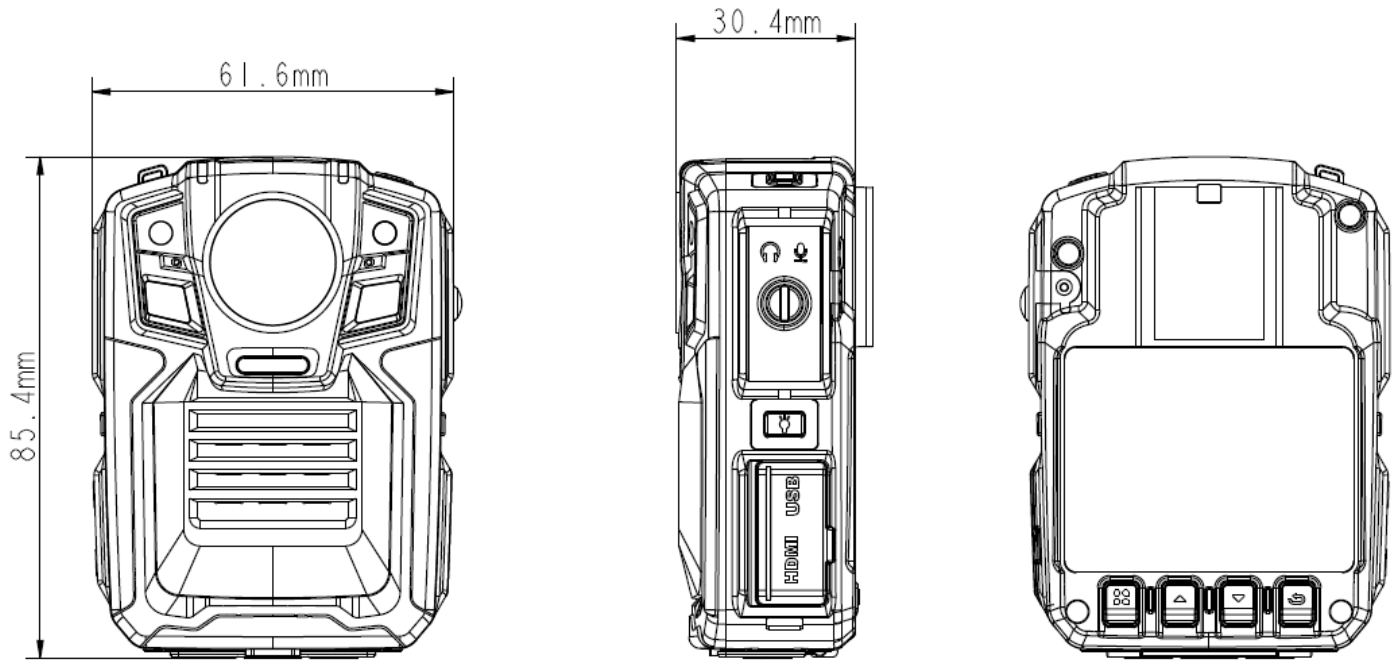

Sentry 360 Security, Inc. reserves the right to change products or specifications without notice.