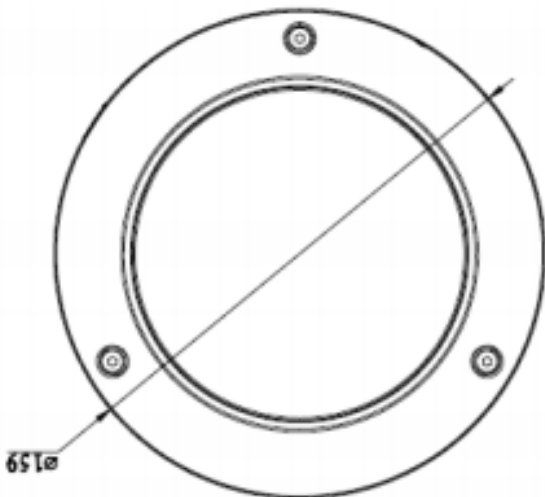

ELECTRICAL

Consumption	<18W
Source	C12V,AC24V, PoE (802.3at)(Class 4)

ENVIRONMENTAL

Operating Temperature	-40° to 60°C (-40° to 140°F)
Humidity	<95% RH
Weather Rating	IP67
Impact Rating	IK10

REGULATORY

Certifications	CE / FCC / UL Listed

ACCESSORIES

DM-MK-3	Mounting Kit
DM-RECESSED-2	Recessed Mount
DM-JBOX	J-Box Adapter
DM-CORNER	Corner Mount (Requires DM-PENDANT)
DM-POLE	Pole Wall Mount (Requires DM-PENDANT)
DM-CEILING	Ceiling Mount (Requires DM-MK-3)
DM-PENDANT	Pendant Wall Mount (Requires DM-MK-3)

WARRANTY

Minimum 3 Year Parts and Labor

Sentry 360 Security, Inc. reserves the right to change products or