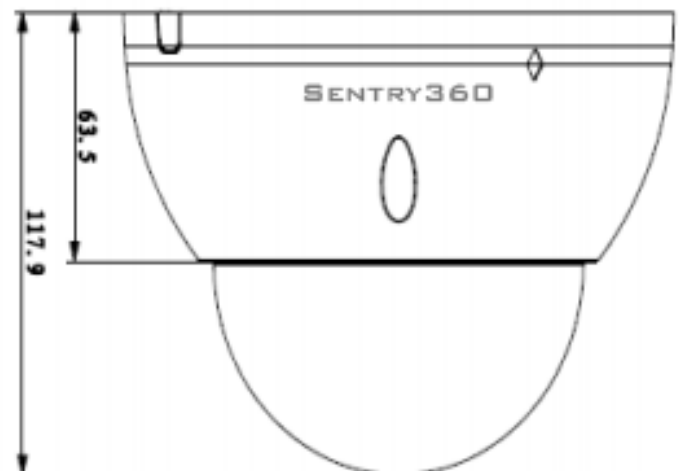

ELECTRICAL

Consumption	<18W
Source	C12V,AC24V, PoE (802.3at)(Class 4)

ENVIRONMENTAL

Operating Temperature	-40° to 60°C (-40° to 140°F)
Humidity	<95% RH
Weather Rating	IP67
Impact Rating	IK10

REGULATORY

Certifications	CE / FCC / UL Listed

ACCESSORIES

DM-MK-3	Mounting Kit
DM-RECESSED-2	Recessed Mount
DM-JBOX	J-Box Adapter
DM-CORNER	Corner Mount (Requires DM-PENDANT)
DM-POLE	Pole Wall Mount (Requires DM-PENDANT)
DM-CEILING	Ceiling Mount (Requires DM-MK-3)
DM-PENDANT	Pendant Wall Mount (Requires DM-MK-3)

WARRANTY

Minimum 3 Year Parts and Labor

Sentry 360 Security, Inc. reserves the right to change products or