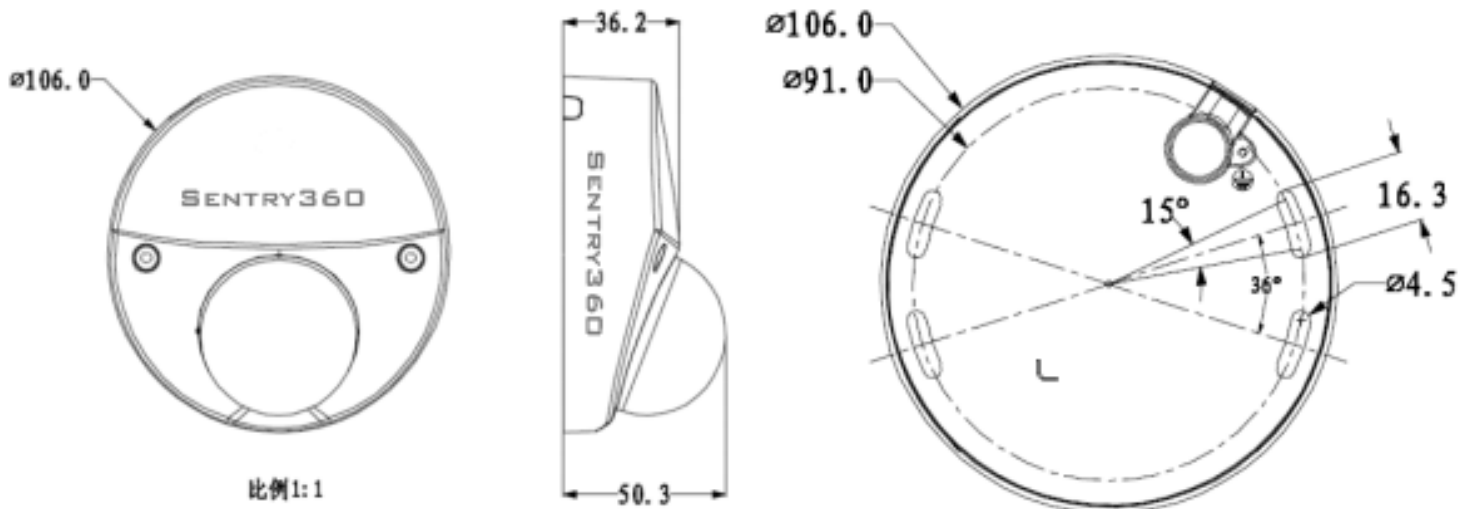

ELECTRICAL

Consumption <5 watts

Source DC12V, PoE 802.3af

ENVIRONMENTAL

Operating Temperature -30° to 60°C (-22° to 140°F)

Humidity <95%

Weather Rating IP67

Impact Rating IK10

REGULATORY

Certifications CE / FCC / RoHS

ACCESSORIES

DM-MK-1 Mounting Kit (Micro Dome)

DM-JBOX J-Box Adapter

DM-CORNER Corner Mount (DM-MK-1 and DM-PENDANT Required)

DM-CEILING Ceiling Mount (DM-MK-1 Required)

DM-POLE Pole Mount (DM-MK-1 and DM-PENDANT Required)

DM-PENDANT Pendant Wall Mount (DM-MK-1 Required)

WARRANTY

Minimum 3 Year Parts and Labor

Sentry 360 Security, Inc. reserves the right to change products or specifications