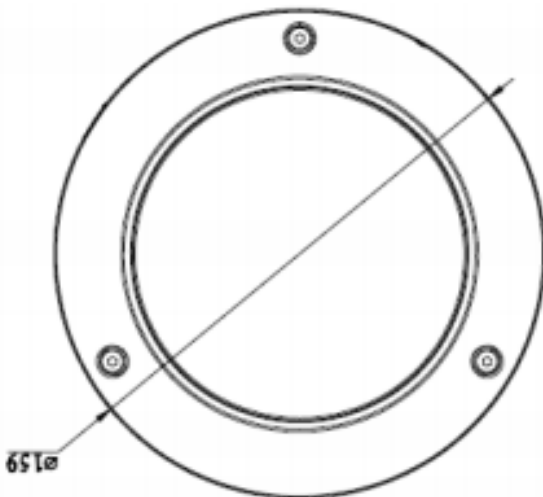

ELECTRICAL

Consumption <4 watts

Source DC12/PoE 802.3af

ENVIRONMENTAL

Operating Temperature -30° to 60°C (-22° to 140° F)

Humidity <90% Relative Humidity

Weather Rating IP67

Impact Rating IK10

REGULATORY

Certifications CE / FCC / UL Listed

ACCESSORIES

DM-MK-3 Mounting Kit (Vandal Dome)

DM-RECESSED-2 Recessed Mount

DM-JBOX J-Box Adapter

DM-CORNER Corner Mount (Requires DM-Pendant)

DM-POLE Pole Mount (Requires and DM-Pendant)

DM-CEILING Ceiling Mount (Requires DM-Pendant)

DM-PENDANT Pendant Wall Mount (Requires DM-MK-3)

WARRANTY

Minimum 3 Year

Sentry 360 Security, Inc. reserves the right to change products or specifications