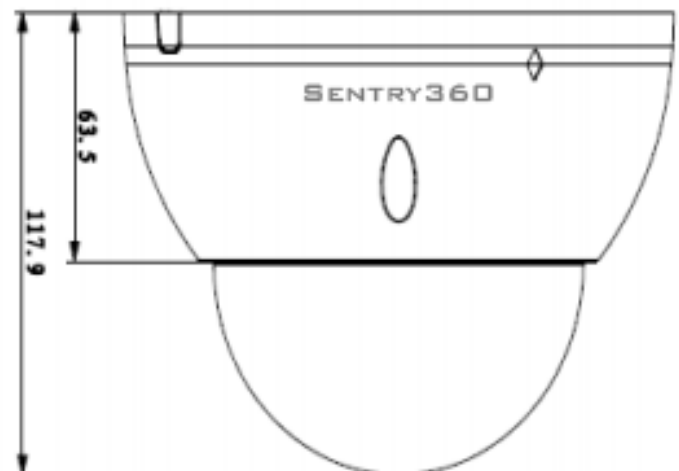

ELECTRICAL

Consumption <4 watts

Source DC12/PoE 802.3af

ENVIRONMENTAL

Operating Temperature -30° to 60°C (-22° to 140° F)

Humidity <90% Relative Humidity

Weather Rating IP67

Impact Rating IK10

REGULATORY

Certifications CE / FCC / UL Listed

ACCESSORIES

DM-MK-3 Mounting Kit (Vandal Dome)

DM-RECESSED-2 Recessed Mount

DM-JBOX J-Box Adapter

DM-CORNER Corner Mount (Requires DM-Pendant)

DM-POLE Pole Mount (Requires and DM-Pendant)

DM-CEILING Ceiling Mount (Requires DM-Pendant)

DM-PENDANT Pendant Wall Mount (Requires DM-MK-3)

WARRANTY

Minimum 3 Year

Sentry 360 Security, Inc. reserves the right to change products or specifications