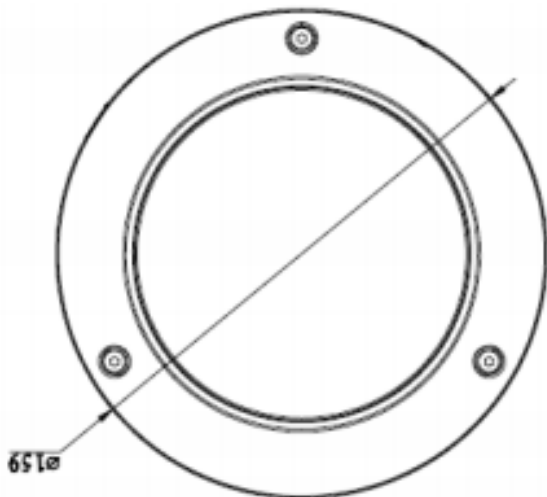

ELECTRICAL

Consumption	<10 watts
Source	DC12V(AC24V optional), PoE 802.3af

ENVIRONMENTAL

Operating Temperature	-30° to 60°C (-22° to 140° F)
Humidity	<95% RH
Weather Rating	IP67
Impact Rating	IK10

REGULATORY

Certifications	CE / FCC / RoHS

ACCESSORIES

DM-MK-1	Mounting Kit (Micro Dome)
DM-JBOX	J-Box Adapter
DM-CORNER	Corner Mount (DM-MK-1 and DM-PENDANT Required)
DM-CEILING	Ceiling Mount (DM-MK-1 Required)
DM-POLE	Pole Mount (DM-MK-1 and DM-PENDANT Required)
DM-PENDANT	Pendant Wall Mount (DM-MK-1 Required)

WARRANTY

Minimum 3 Year Parts and Labor

Sentry 360 Security, Inc. reserves the right to change products or specifications