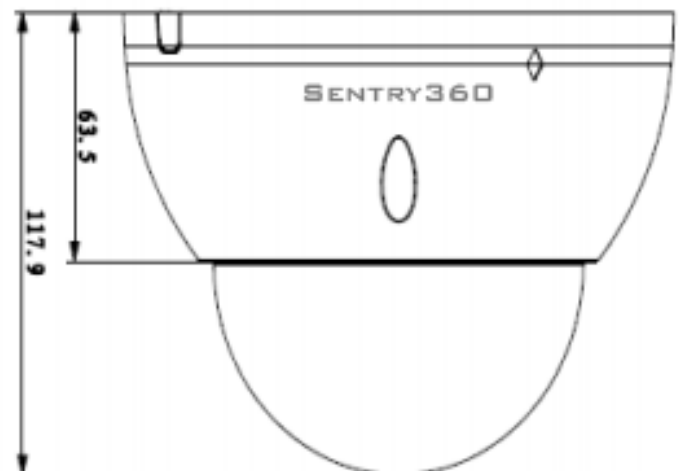

ELECTRICAL

Consumption	<10 watts
Source	DC12V(AC24V optional), PoE 802.3af

ENVIRONMENTAL

Operating Temperature	-30° to 60°C (-22° to 140° F)
Humidity	<95% RH
Weather Rating	IP67
Impact Rating	IK10

REGULATORY

Certifications	CE / FCC / RoHS

ACCESSORIES

DM-MK-1	Mounting Kit (Micro Dome)
DM-JBOX	J-Box Adapter
DM-CORNER	Corner Mount (DM-MK-1 and DM-PENDANT Required)
DM-CEILING	Ceiling Mount (DM-MK-1 Required)
DM-POLE	Pole Mount (DM-MK-1 and DM-PENDANT Required)
DM-PENDANT	Pendant Wall Mount (DM-MK-1 Required)

WARRANTY

Minimum 3 Year Parts and Labor

Sentry 360 Security, Inc. reserves the right to change products or specifications