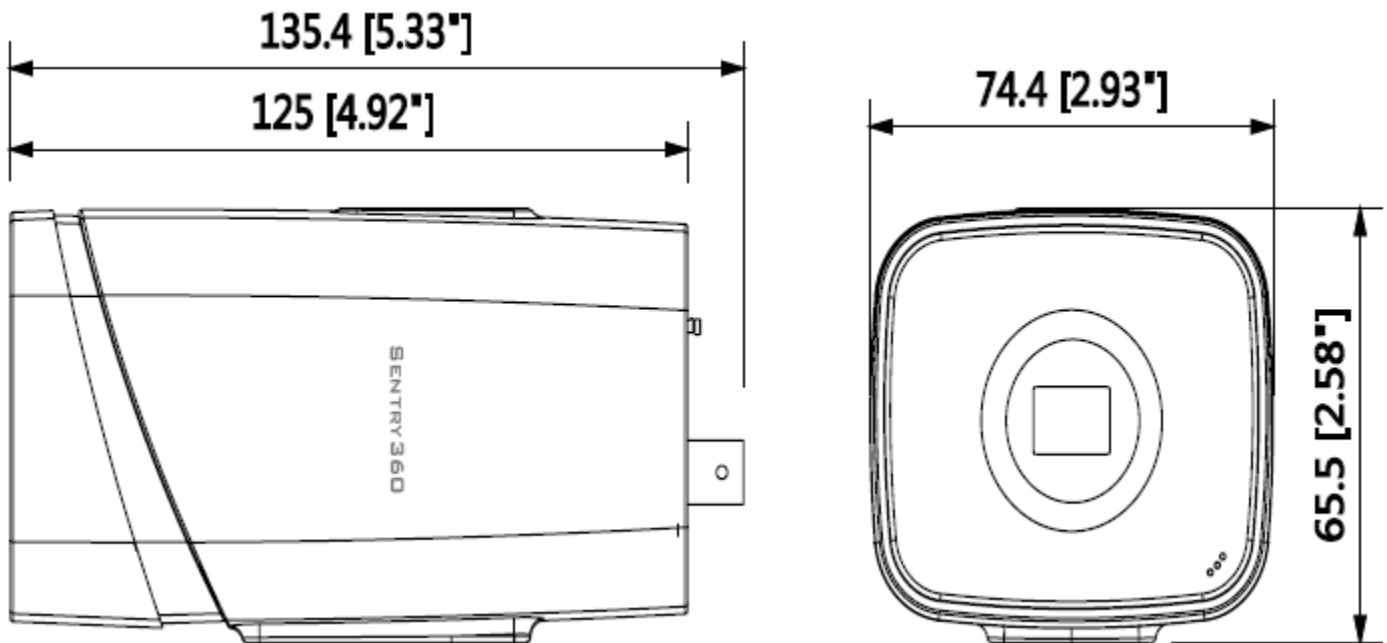

ELECTRICAL

Consumption	<8 Watts
Source	DC12V / AC24V / PoE 802.3af

ENVIRONMENTAL

Operating Temperature	-30° to 60°C (-22° to 140°F)
Humidity	<95% RH
Weather Rating	N/A
Impact Rating	N/A

REGULATORY

Certifications	CE (EN 60950:2000) UL:UL60950-1 FCC: FCC Part 15 Subpart B

ACCESSORIES

DM-JBOX	Junction box adapter Plate
DM-MK-2	Mounting adapter
DM-CORNER	Corner mount (Requires DM-MK-2)
DM-CEILING	Ceiling mount (Requires DM-MK-2)
DM-POLE	Pole mount (Requires DM-MK-2)
DM-PENDANT	Pendant style wall mount (Requires DM-MK-2)

WARRANTY

Minimum 3 Year Parts and Labor

Sentry 360 Security, Inc. reserves the right to change products or