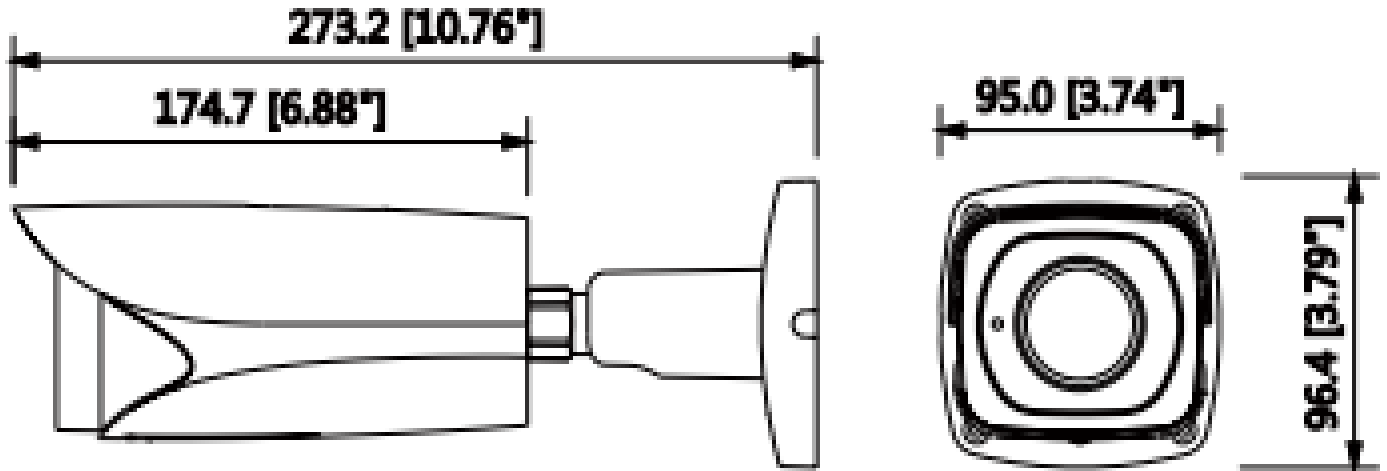

ELECTRICAL

Consumption	<13 Watts
Source	DC12V, PoE (802.3at)(Class 4)

ENVIRONMENTAL

Operating Temperature	-40° to 60°C (-40° to 140°F)
Humidity	<95% RH
Weather Rating	IP67
Impact Rating	IK10 Body
Heater / Blower	TBD

REGULATORY

Certifications	CE / FCC / UL Listed

ACCESSORIES

BL-POLE	PFA121 Junction box PFA152 Pole Mount

WARRANTY

Minimum 3 Year Parts and Labor

2.6

Sentry 360 Security, Inc. reserves the right to change products or