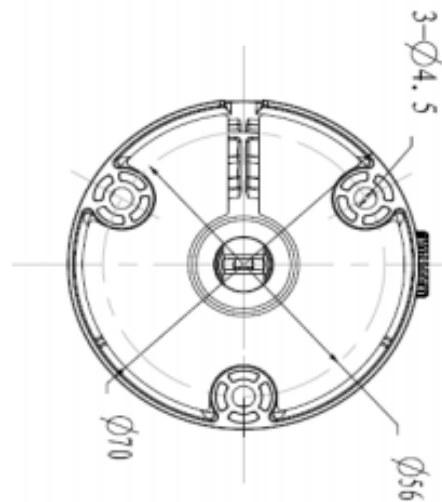

ELECTRICAL

Consumption <5 watts

Source DC 12V / PoE 802.3af

ENVIRONMENTAL

Operating Temperature -40° to 60° C (-40° to 140° F)

Humidity <95% RH

Weather Rating IP67

Impact Rating IK10

REGULATORY

Certifications CE / FCC / UL Listed

ACCESSORIES

Pole Mount BL-POLE

WARRANTY

Minimum 3 Year Parts and Labor

Sentry 360 Security, Inc. reserves the right to change specifications without notice.