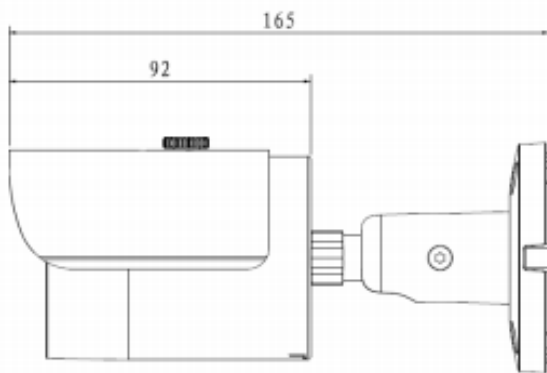

ELECTRICAL

Consumption <5 watts

Source DC 12V / PoE 802.3af

ENVIRONMENTAL

Operating Temperature -40° to 60° C (-40° to 140° F)

Humidity <95% RH

Weather Rating IP67

Impact Rating IK10

REGULATORY

Certifications CE / FCC / UL Listed

ACCESSORIES

Pole Mount BL-POLE

WARRANTY

Minimum 3 Year Parts and Labor

Sentry 360 Security, Inc. reserves the right to change specifications without notice.