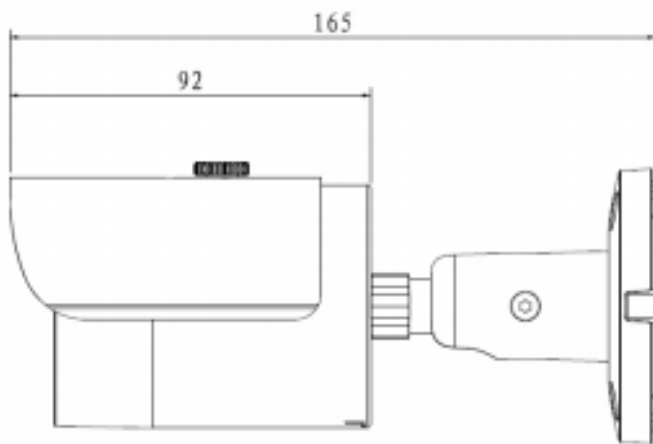

ELECTRICAL

Consumption <5 Watts

Source DC 12V / PoE 802.3af

ENVIRONMENTAL

Operating Temperature -40° to 60°C (-40° to 140°F)

Humidity <95%

Weather Rating IP67

Impact Rating TBD

REGULATORY

Certifications CE / FCC / UL Listed

ACCESSORIES

Pole Mount BL-POLE

WARRANTY

Minimum 3 Year Parts and Labor

Sentry 360 Security, Inc. reserves the right to change products or