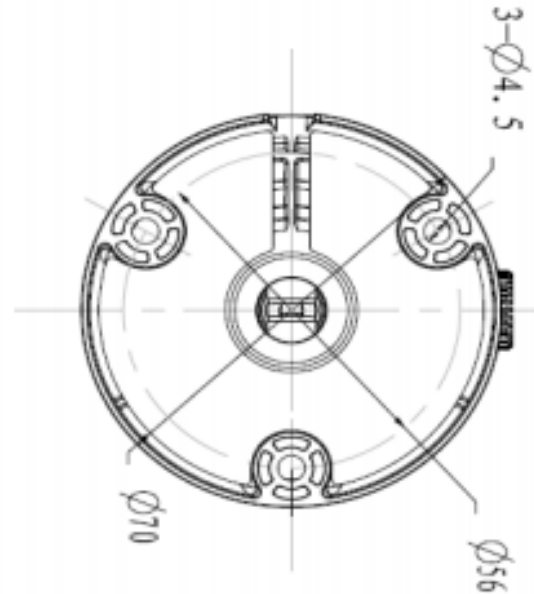

ELECTRICAL

Consumption <5 Watts

Source DC 12V / PoE 802.3af

ENVIRONMENTAL

Operating Temperature -40° to 60°C (-40° to 140°F)

Humidity <95%

Weather Rating IP67

Impact Rating TBD

REGULATORY

Certifications CE / FCC / UL Listed

ACCESSORIES

Pole Mount BL-POLE

WARRANTY

Minimum 3 Year Parts and Labor

Sentry 360 Security, Inc. reserves the right to change products or