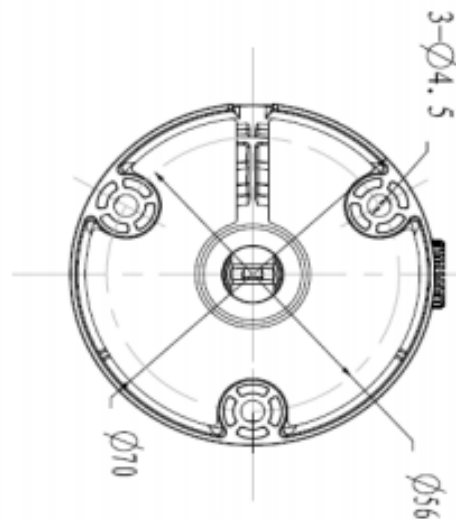

ELECTRICAL

Consumption <5 watts

Source DC 12V / PoE 802.3af

ENVIRONMENTAL

Operating Temperature -40° to 60°C (-40° to 140°F)

Humidity <95%

Weather Rating IP67

Impact Rating IK10

REGULATORY

Certifications CE / FCC / UL Listed

ACCESSORIES

Pole Mount BL-POLE

WARRANTY

Minimum 3 Year Parts and Labor

Sentry 360 Security, Inc. reserves the right to change specifications without notice.