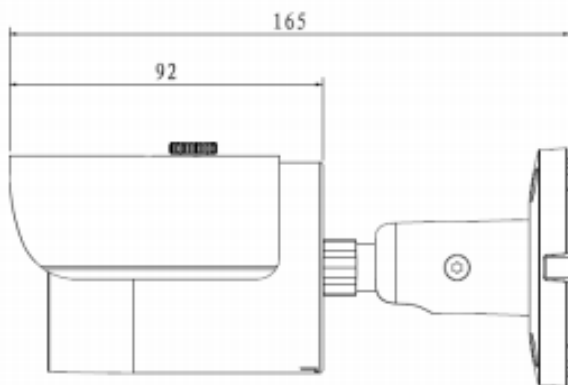

ELECTRICAL

Consumption <5 watts

Source DC 12V / PoE 802.3af

ENVIRONMENTAL

Operating Temperature -40° to 60°C (-40° to 140°F)

Humidity <95%

Weather Rating IP67

Impact Rating IK10

REGULATORY

Certifications CE / FCC / UL Listed

ACCESSORIES

Pole Mount BL-POLE

WARRANTY

Minimum 3 Year Parts and Labor

Sentry 360 Security, Inc. reserves the right to change specifications without notice.