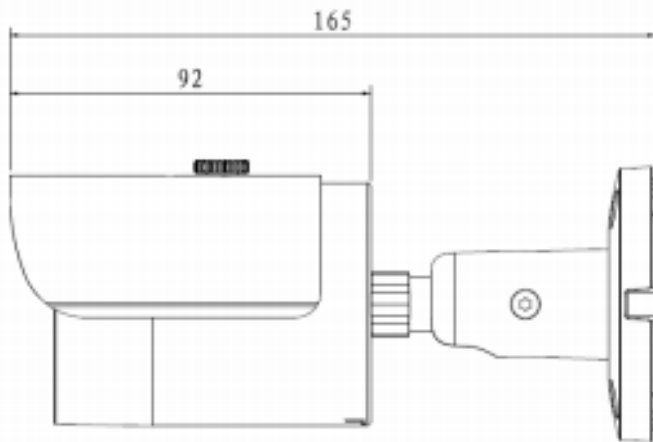

ELECTRICAL

Consumption <5 Watts

Source DC 12V / PoE 802.3af

ENVIRONMENTAL

Operating Temperature -40° to 60°C (-40° to 140°F)

Humidity <95%

Weather Rating IP67

Impact Rating TBD

REGULATORY

Certifications CE / FCC / UL Listed

ACCESSORIES

Pole Mount BL-POLE

WARRANTY

Minimum 3 Year Parts and Labor

Sentry 360 Security, Inc. reserves the right to change products or