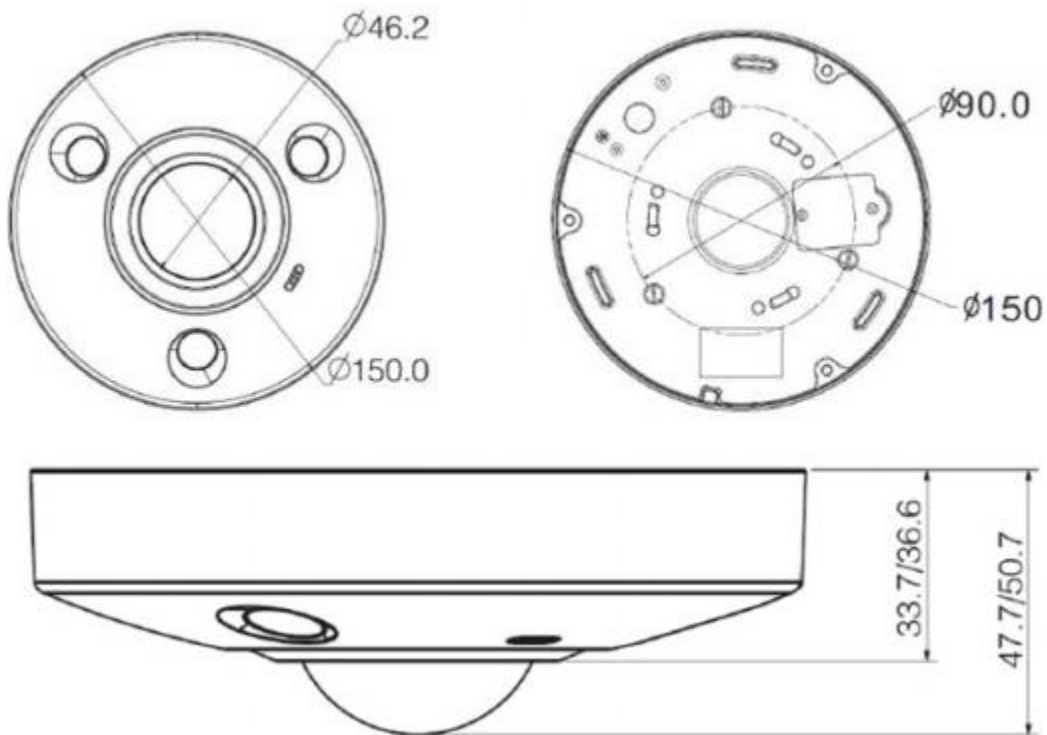

ELECTRICAL

Consumption	<11 Watts
Source	DC 12V / PoE 802.3af

ENVIRONMENTAL

Operating Temperature	-30° to 60°C (-22° to 140°F)
Humidity	<95%
Weather Rating	IP67
Impact Rating	IK10

REGULATORY

Certifications	CE / FCC / RoHS / UL Listed

ACCESSORIES

DM-JBOX	J-Box Adapter
DM-MK-2	Mounting Kit
DM-CEILING	Ceiling mount (Requires DM-MK-2)
DM-CORNER	Corner mount (Requires DM-MK-2)
DM-POLE	Pole mount (Requires DM-MK-2)
DM-PENDANT	Pendant style wall mount (Requires DM-MK-2)

WARRANTY

Minimum 3 Year Parts and Labor

Sentry 360 Security, Inc. reserves the right to change products or