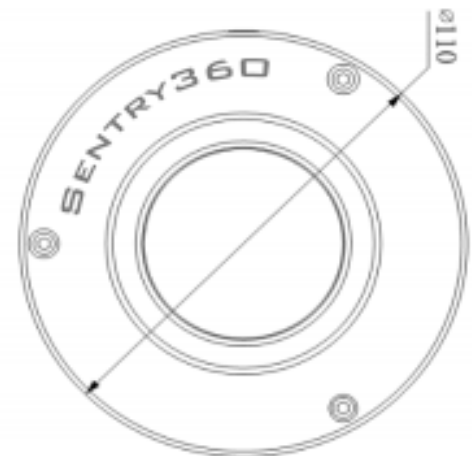

ELECTRICAL

Consumption <6 Watts

Source DC 12V / PoE 802.3af

ENVIRONMENTAL

Operating Temperature -30° to 60°C (-22° to 140°F)

Humidity <95%

Weather Rating IP67

Impact Rating IK10

REGULATORY

Certifications CE / FCC / RoHS / UL Listed

ACCESSORIES

DM-JBOX Junction box adapter Plate

DM-MK-2 Mounting adapter

DM-CORNER Corner mount (Requires DM-MK-2)

DM-CEILING Ceiling mount (Requires DM-MK-2)

DM-POLE Pole mount (Requires DM-MK-2)

DM-PENDANT Pendant style wall mount (Requires DM-MK-2)

WARRANTY

Minimum 3 Year Parts and Labor

Sentry 360 Security, Inc. reserves the right to change products or specifications