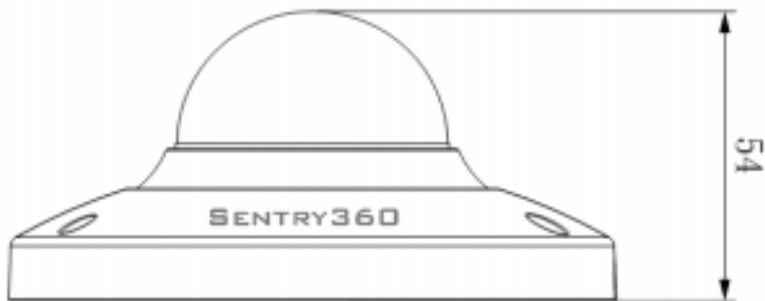

ELECTRICAL

Consumption <6 Watts

Source DC 12V / PoE 802.3af

ENVIRONMENTAL

Operating Temperature -30° to 60°C (-22° to 140°F)

Humidity <95%

Weather Rating IP67

Impact Rating IK10

REGULATORY

Certifications CE / FCC / RoHS / UL Listed

ACCESSORIES

DM-JBOX Junction box adapter Plate

DM-MK-2 Mounting adapter

DM-CORNER Corner mount (Requires DM-MK-2)

DM-CEILING Ceiling mount (Requires DM-MK-2)

DM-POLE Pole mount (Requires DM-MK-2)

DM-PENDANT Pendant style wall mount (Requires DM-MK-2)

WARRANTY

Minimum 3 Year Parts and Labor

Sentry 360 Security, Inc. reserves the right to change products or specifications