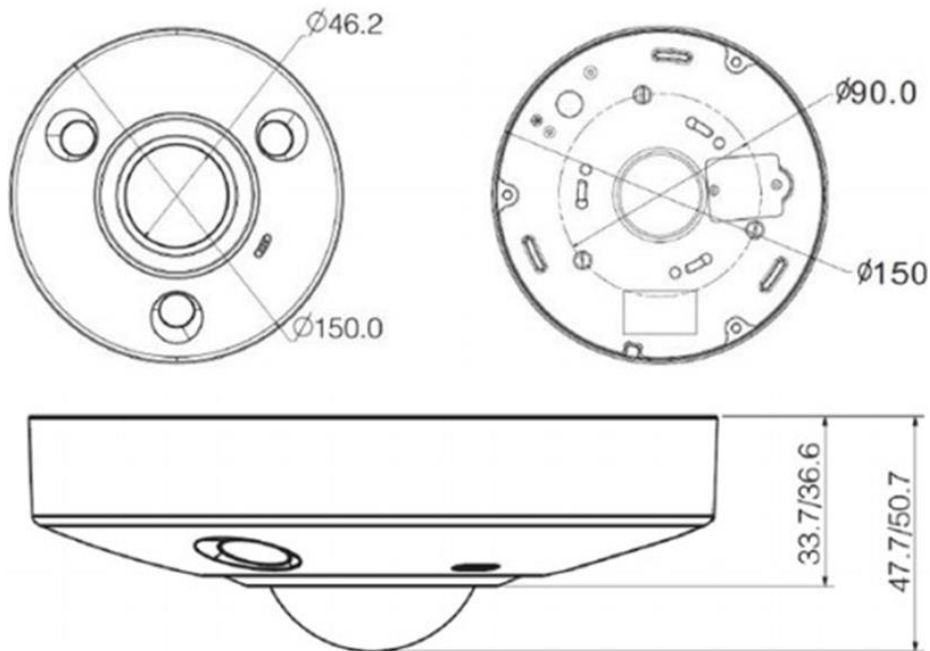

ELECTRICAL

Consumption	<13 Watts
Source	DC 12V / PoE 802.3af

ENVIRONMENTAL

Operating Temperature	-30° to 60°C (-22° to 140°F)
Humidity	<95% Non-condensing
Weather Rating	IP67
Impact Rating	IK10

REGULATORY

Certifications	CE / FCC / RoHS / UL Listed

ACCESSORIES

DM-JBOX	Junction box adapter Plate
DM-MK-2	Mounting adapter
DM-CORNER	Corner mount (Requires DM-MK-2)
DM-CEILING	Ceiling mount (Requires DM-MK-2)
DM-POLE	Pole mount (Requires DM-MK-2)
DM-PENDANT	Pendant style wall mount (Requires DM-MK-2)

WARRANTY

Minimum 3 Year Parts and Labor

Sentry 360 Security, Inc. reserves the right to change products or specifications