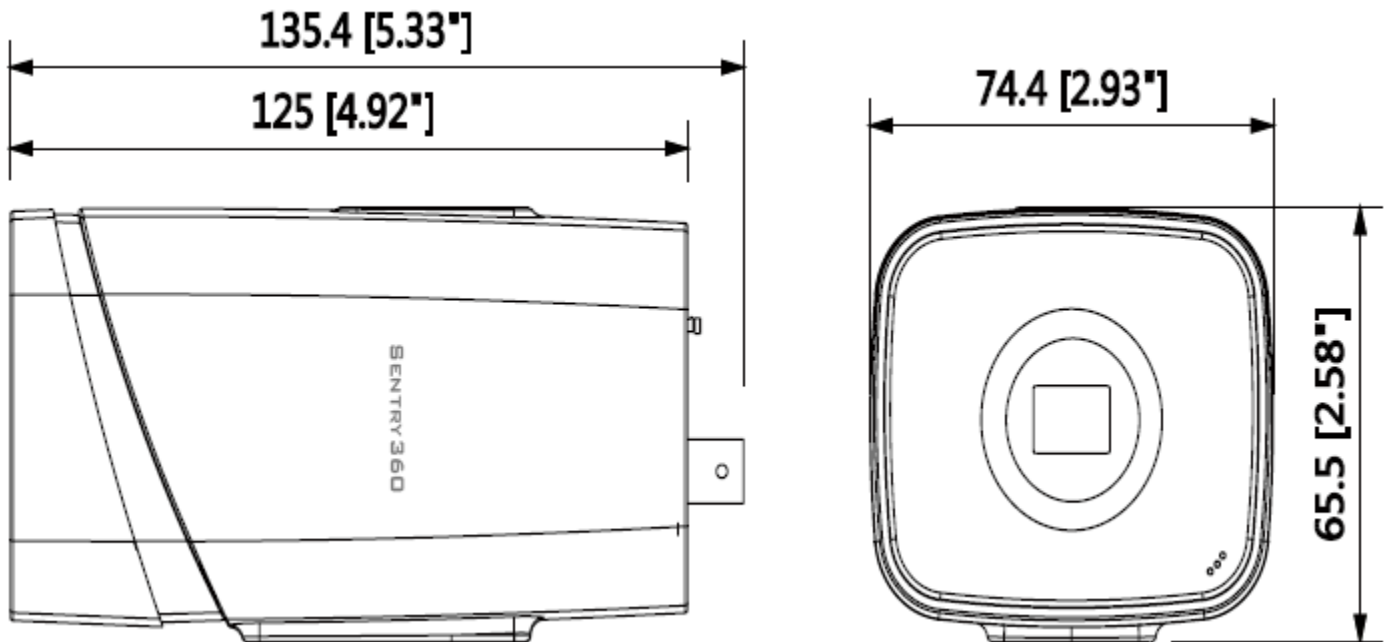

ELECTRICAL

Consumption	<8 Watts
Source	DC12V / AC24V / PoE 802.3af

ENVIRONMENTAL

Operating Temperature	-30° to 60°C (-22° to 140°F)
Humidity	<95%
Weather Rating	IP67
Impact Rating	IK10

REGULATORY

Certifications	CE / FCC / RoHS / UL Listed

ACCESSORIES

DM-JBOX	Junction box adapter Plate
DM-MK-2	Mounting adapter
DM-CORNER	Corner mount (Requires DM-MK-2)
DM-CEILING	Ceiling mount (Requires DM-MK-2)
DM-POLE	Pole mount (Requires DM-MK-2)
DM-PENDANT	Pendant style wall mount (Requires DM-MK-2)

WARRANTY

Minimum 3 Year Parts and Labor

Sentry 360 Security, Inc. reserves the right to change products or